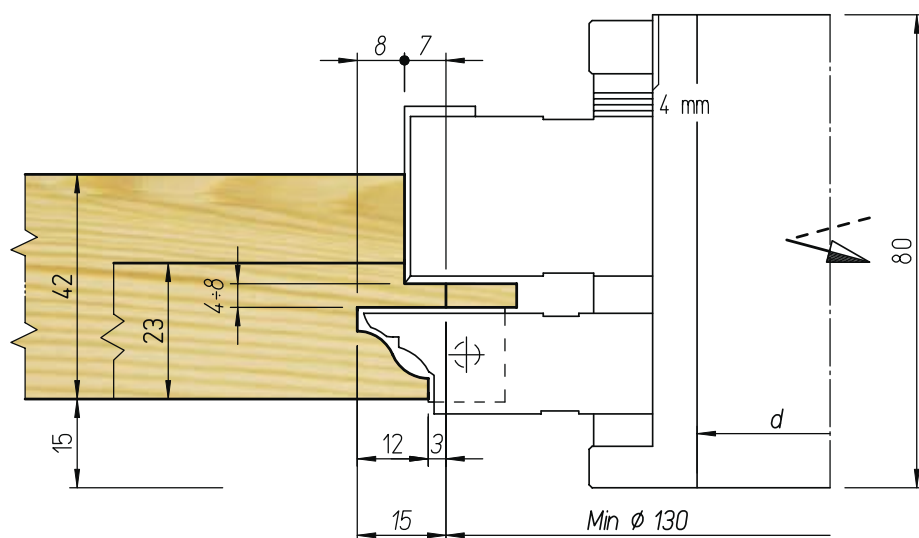

Controprofilo
Counterprofile